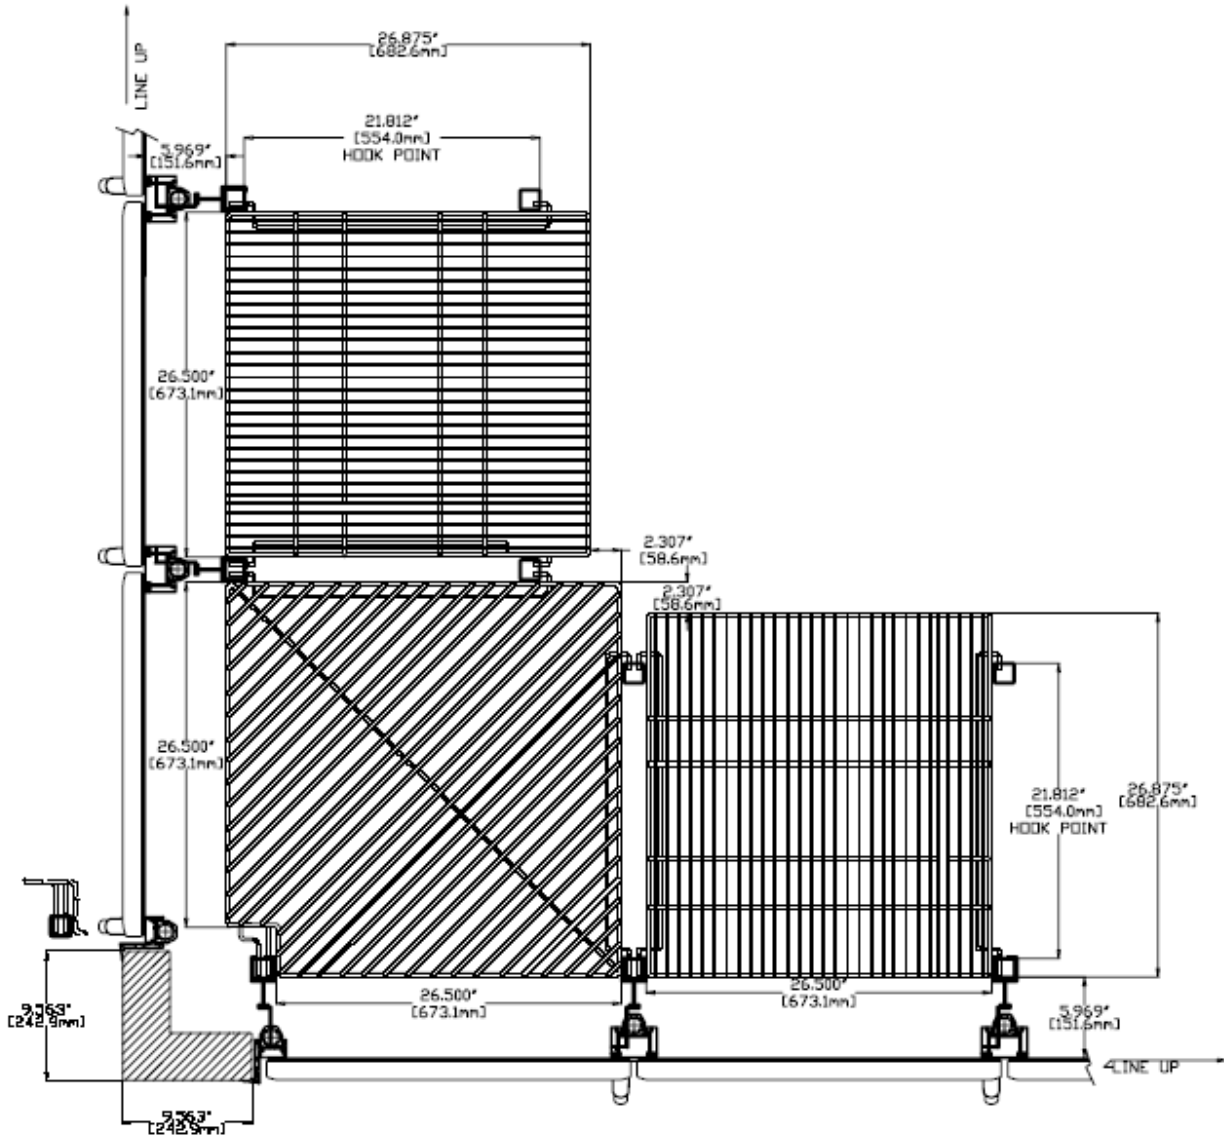

SCHOTT Gemtron Corner Shelf Guide

30: x 27"

30x27

For more information please contact

SCHOTT Gemtron
 Food Display Division
 2840 Nebo Road.
 Madisonville, KY 42431

Toll Free 800.326.2717
 Phone 270.821.2864
 Fax 270.326.3624
www.gemtrondoors.com

SCHOTT
 Gemtron

SCHOTT Gemtron Corner Shelf Guide

28: x 27"

28x27

For more information please contact

SCHOTT Gemtron
 Food Display Division
 2840 Nebo Road.
 Madisonville, KY 42431

Toll Free 800.326.2717
 Phone 270.821.2864
 Fax 270.326.3624
www.gemtrondoors.com

SCHOTT
 Gemtron