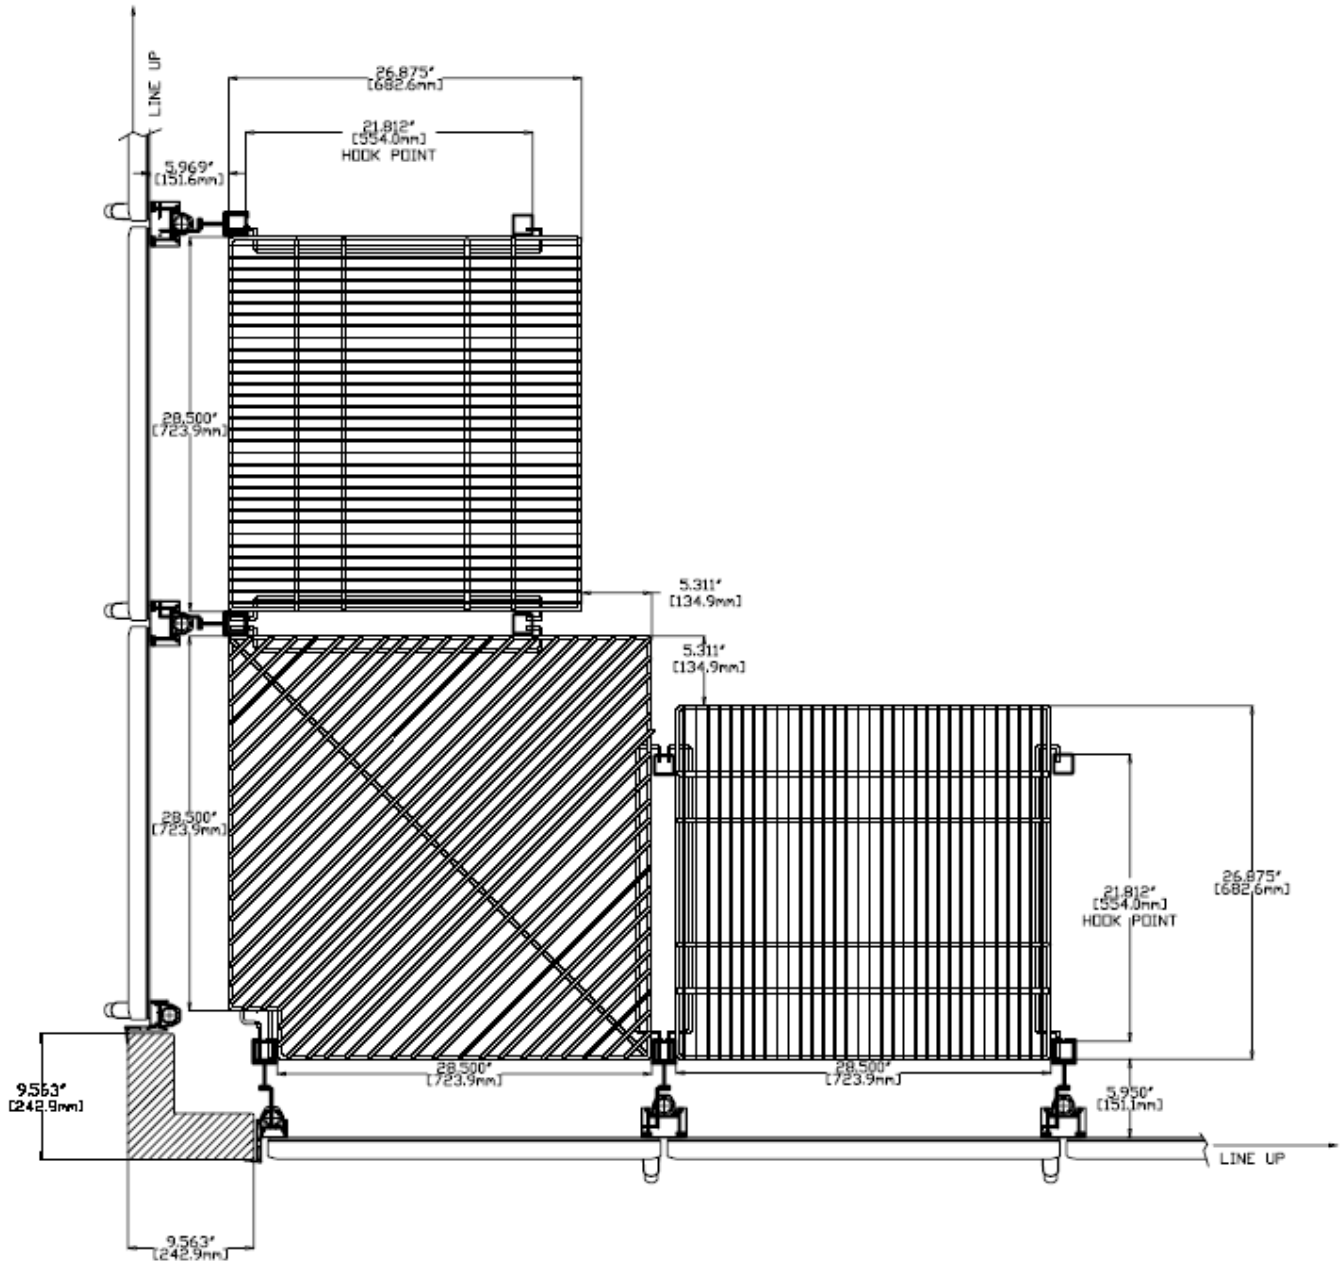

SCHOTT Gemtron Corner Shelf Guide

30: x 27"

30x27

For more information please contact

SCHOTT Gemtron
 Food Display Division
 2840 Nebo Road.
 Madisonville, KY 42431

Toll Free 800.326.2717
 Phone 270.821.2864
 Fax 270.326.3624
www.gemtrondoors.com

SCHOTT
 Gemtron

SCHOTT Gemtron Corner Shelf Guide

28: x 27"

28x27

For more information please contact

SCHOTT Gemtron
 Food Display Division
 2840 Nebo Road.
 Madisonville, KY 42431

Toll Free 800.326.2717
 Phone 270.821.2864
 Fax 270.326.3624
www.gemtrondoors.com

SCHOTT
 Gemtron